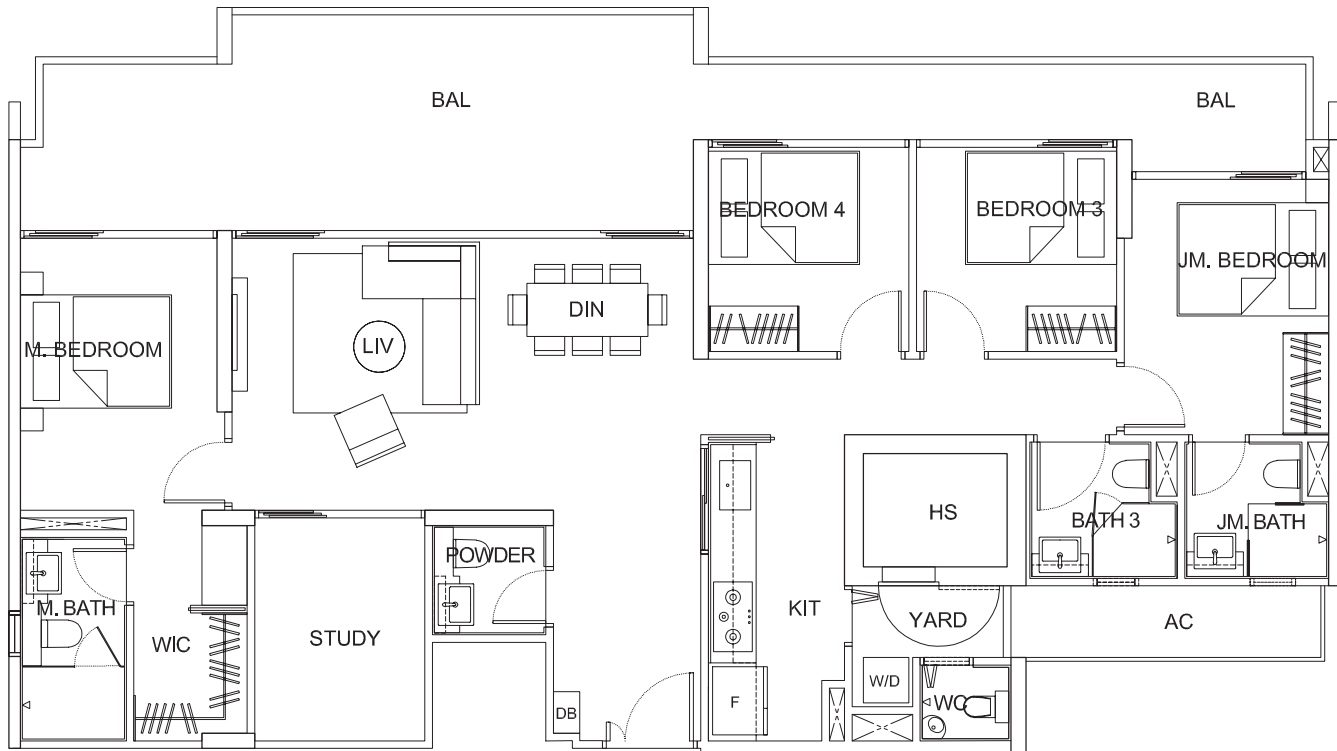

COMPACT 4-BEDROOM (DUAL KEY)

Type D1A

96 sqm | 1,033 sqft

#05-02

#06-02

#07-02

#08-02

4-BEDROOM

FLOOR PLAN

Type D2

130 sqm | 1,399 sqft

#23-05

4-BEDROOM (PES)

Type D2-P

144 sqm | 1,550 sqft

#04-05

4+1 - BEDROOM

FLOOR PLAN

Type D3

153 sqm | 1,647 sqft

#23-02

4+1 - BEDROOM (PES)

Type D3-P

181 sqm | 1,948 sqft

#04-02

4 BEDROOM DUPLEX

Type D4

170 sqm | 1,830 sqft

#23-03

FLOOR PLAN