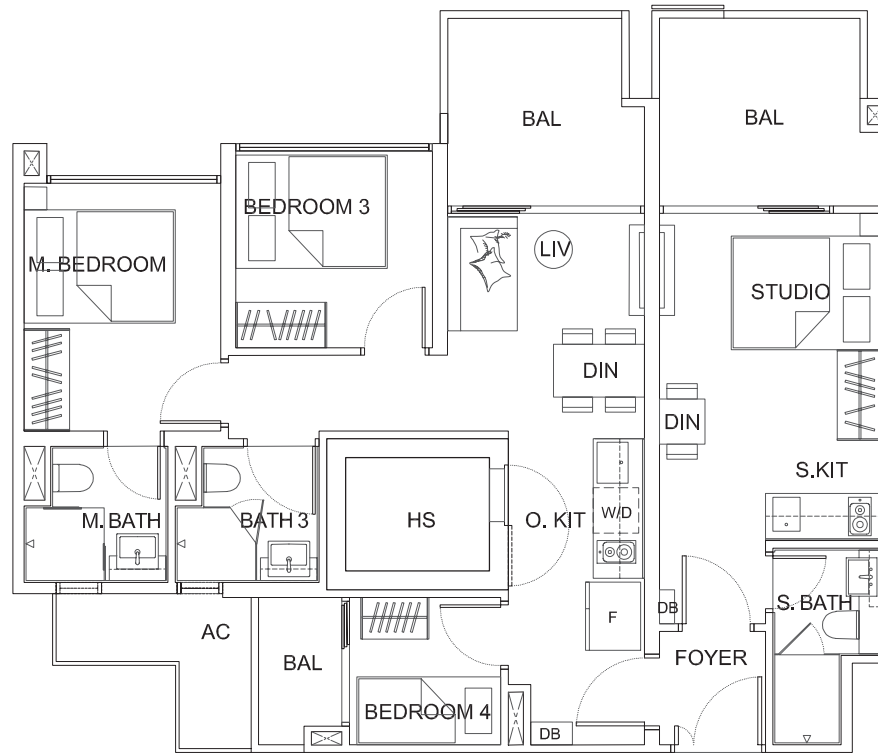

COMPACT 4-BEDROOM (DUAL KEY)

FLOOR PLAN

Type D1

96 sqm | 1,033 sqft

#05-06

#06-06

#07-06

#08-06

COMPACT 4-BEDROOM (DUAL KEY)

Type D1A

96 sqm | 1,033 sqft

#05-02

#06-02

#07-02

#08-02

4-BEDROOM

FLOOR PLAN

Type D2

130 sqm | 1,399 sqft

#23-05

4-BEDROOM (PES)

Type D2-P

144 sqm | 1,550 sqft

#04-05

#04-02

4 BEDROOM DUPLEX

Type D4

170 sqm | 1,830 sqft

#23-03

FLOOR PLAN