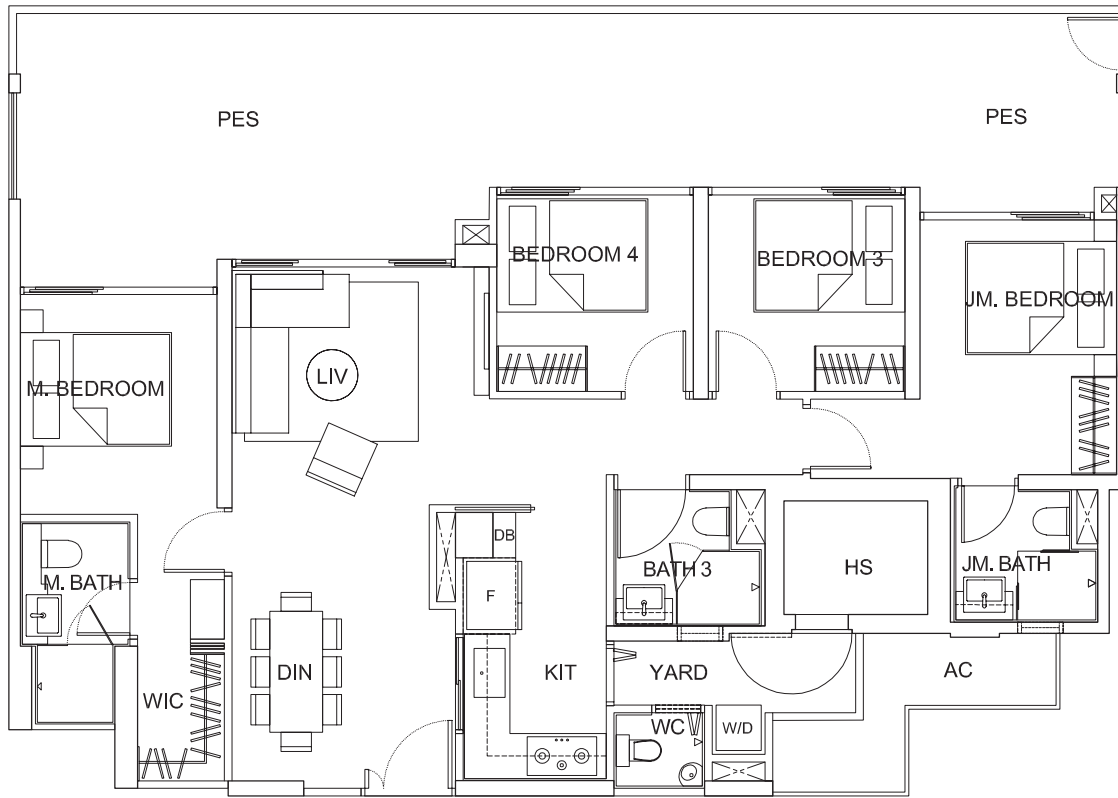

COMPACT 4-BEDROOM (DUAL KEY)

Type D1A

96 sqm | 1,033 sqft

#05-02

#06-02

#07-02

#08-02

4-BEDROOM

FLOOR PLAN

Type D2

130 sqm | 1,399 sqft

#23-05

4-BEDROOM (PES)

Type D2-P

144 sqm | 1,550 sqft

#04-05

4+1 - BEDROOM

FLOOR PLAN

Type D3

153 sqm | 1,647 sqft

#23-02

4+1 - BEDROOM (PES)

Type D3-P

181 sqm | 1,948 sqft

#04-02

4 BEDROOM DUPLEX

Type D4

170 sqm | 1,830 sqft

#23-03

FLOOR PLAN