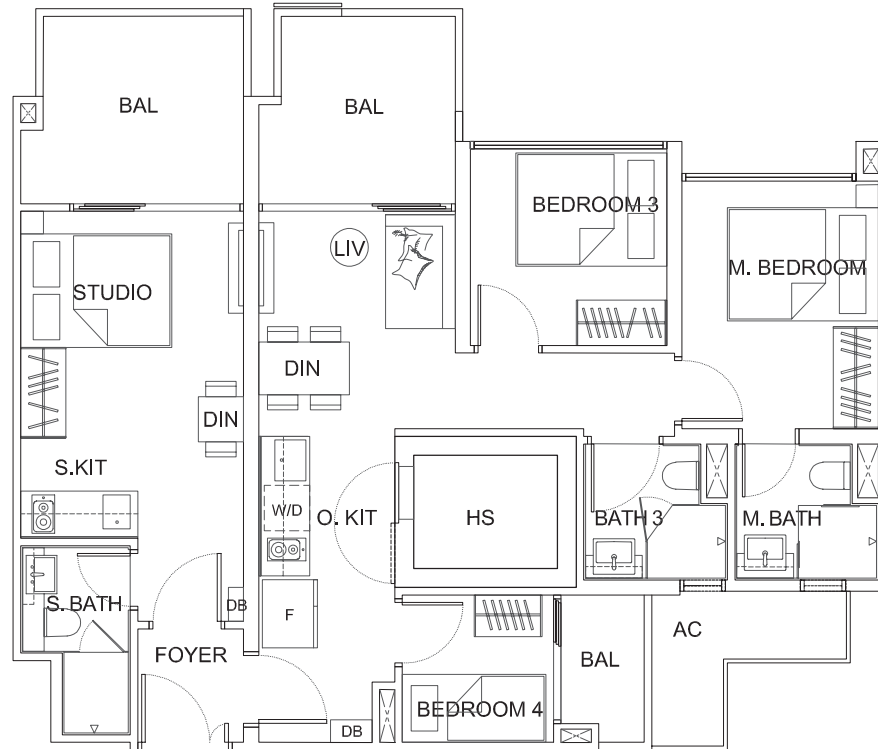

COMPACT 4-BEDROOM (DUAL KEY)

FLOOR PLAN

Type D1

96 sqm | 1,033 sqft

#05-06

#06-06

#07-06

#08-06

COMPACT 4-BEDROOM (DUAL KEY)

Type D1A

96 sqm | 1,033 sqft

#05-02

#06-02

#07-02

#08-02

4-BEDROOM

FLOOR PLAN

Type D2

130 sqm | 1,399 sqft

#23-05

4-BEDROOM (PES)

Type D2-P

144 sqm | 1,550 sqft

#04-05

#04-02

4 BEDROOM DUPLEX

Type D4

170 sqm | 1,830 sqft

#23-03

FLOOR PLAN