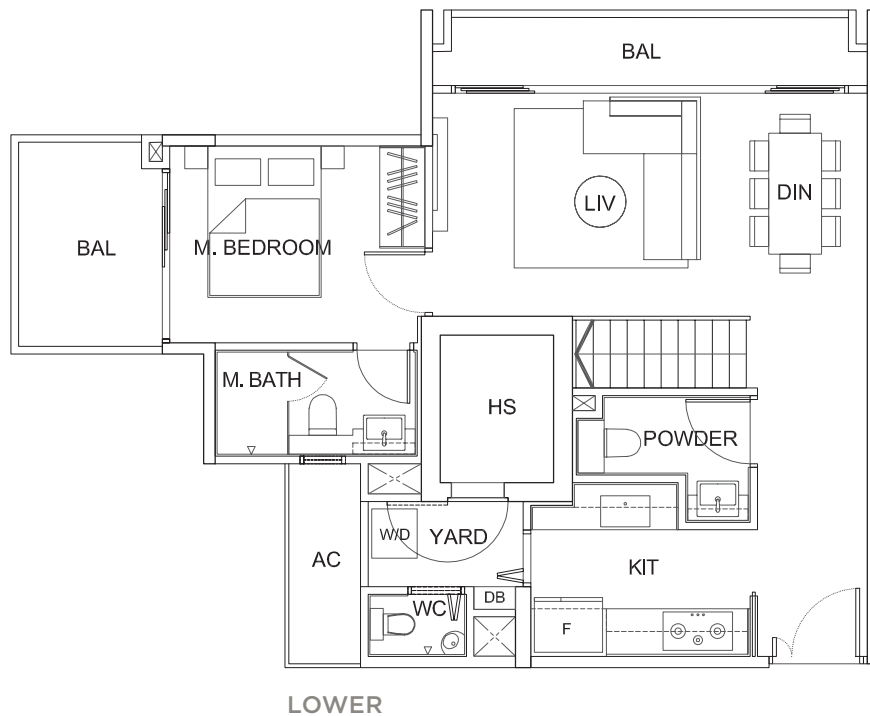

#04-02

4 BEDROOM DUPLEX

Type D4

170 sqm | 1,830 sqft

#23-03

FLOOR PLAN