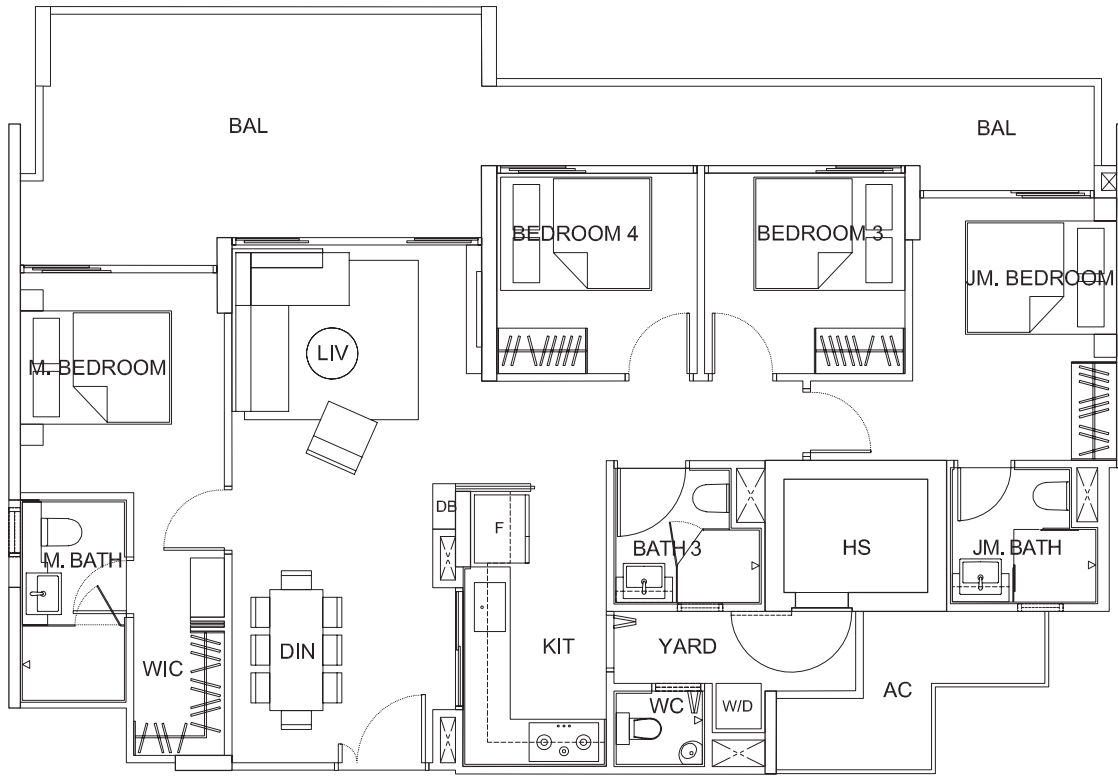

COMPACT 4-BEDROOM (DUAL KEY)

FLOOR PLAN

Type D1

96 sqm | 1,033 sqft

#05-06

#06-06

#07-06

#08-06

COMPACT 4-BEDROOM (DUAL KEY)

Type D1A

96 sqm | 1,033 sqft

#05-02

#06-02

#07-02

#08-02

4-BEDROOM

FLOOR PLAN

Type D2

130 sqm | 1,399 sqft

#23-05

4-BEDROOM (PES)

Type D2-P

144 sqm | 1,550 sqft

#04-05

#04-02

4 BEDROOM DUPLEX

Type D4

170 sqm | 1,830 sqft

#23-03

FLOOR PLAN