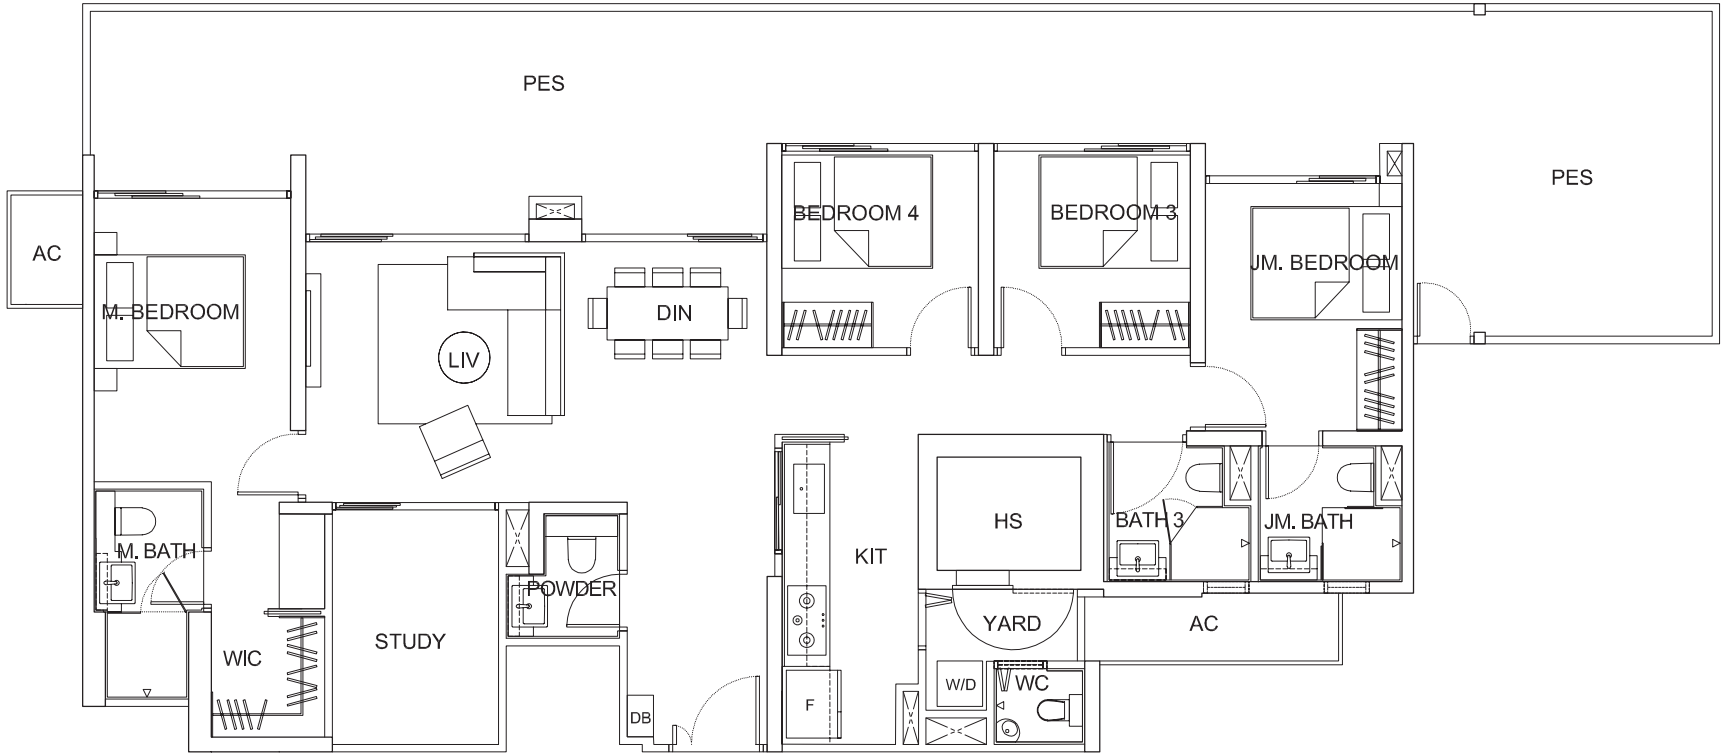

FLOOR PLAN

Type D2

130 sqm | 1,399 sqft

#23-05

4-BEDROOM (PES)

Type D2-P

144 sqm | 1,550 sqft

#04-05

4+1 - BEDROOM

FLOOR PLAN

Type D3

153 sqm | 1,647 sqft

#23-02

4+1 - BEDROOM (PES)

Type D3-P

181 sqm | 1,948 sqft

#04-02

4 BEDROOM DUPLEX

Type D4

170 sqm | 1,830 sqft

#23-03

FLOOR PLAN